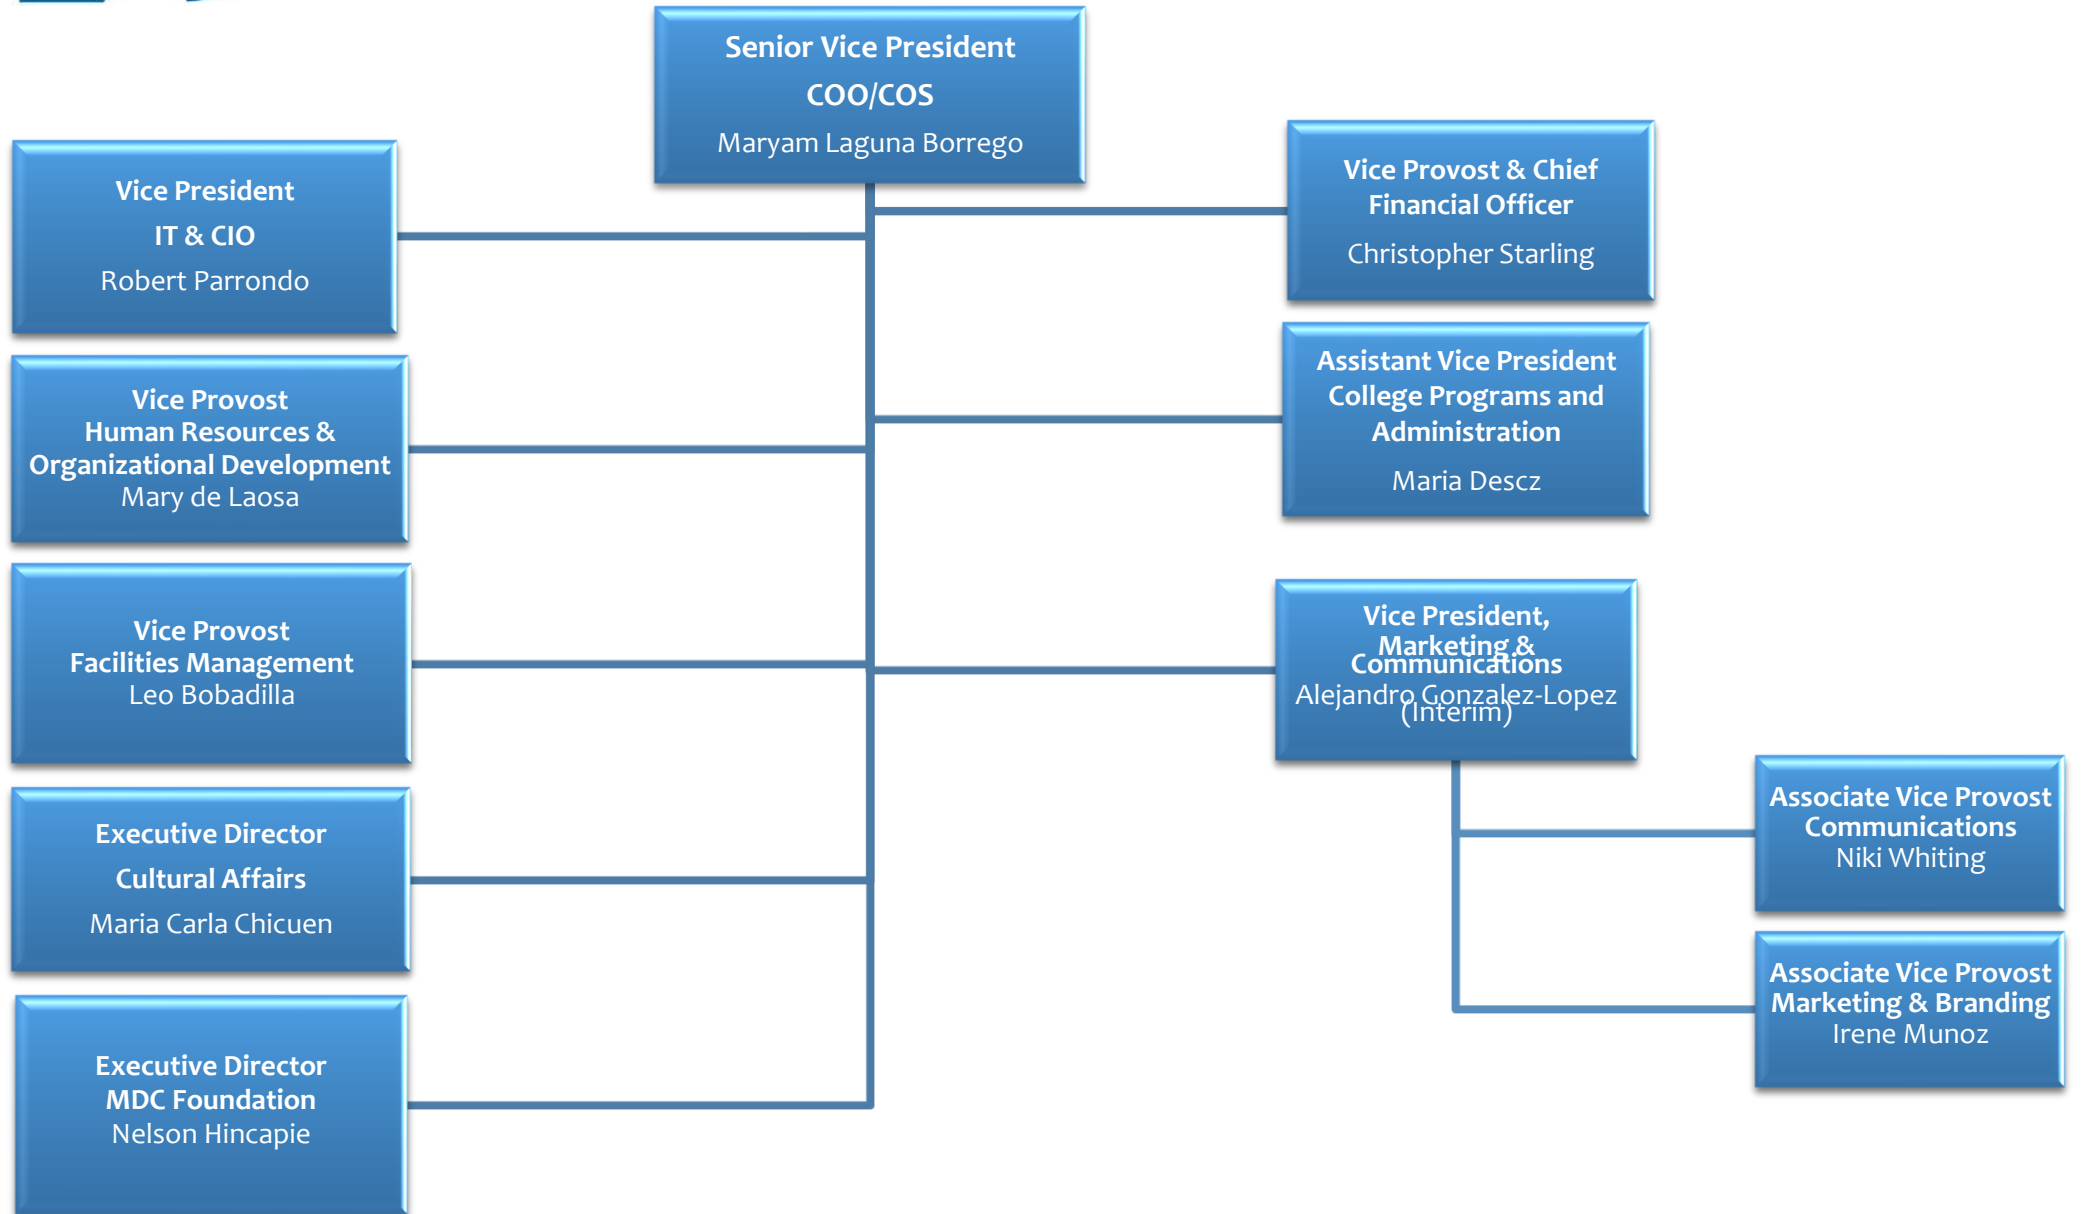

MIAMI DADE COLLEGE

DISTRICT ORGANIZATION EXECUTIVE VICE PRESIDENT & PROVOST

DISTRICT ORGANIZATION

Senior Vice President, Chief Operating Officer/Chief of Staff

HIALEAH CAMPUS ORGANIZATION

HOMESTEAD CAMPUS ORGANIZATION

KENDALL CAMPUS ORGANIZATION

MEDICAL CAMPUS ORGANIZATION

NORTH CAMPUS ORGANIZATION

PADRÓN CAMPUS ORGANIZATION

WEST CAMPUS ORGANIZATION

WOLFSON CAMPUS ORGANIZATION