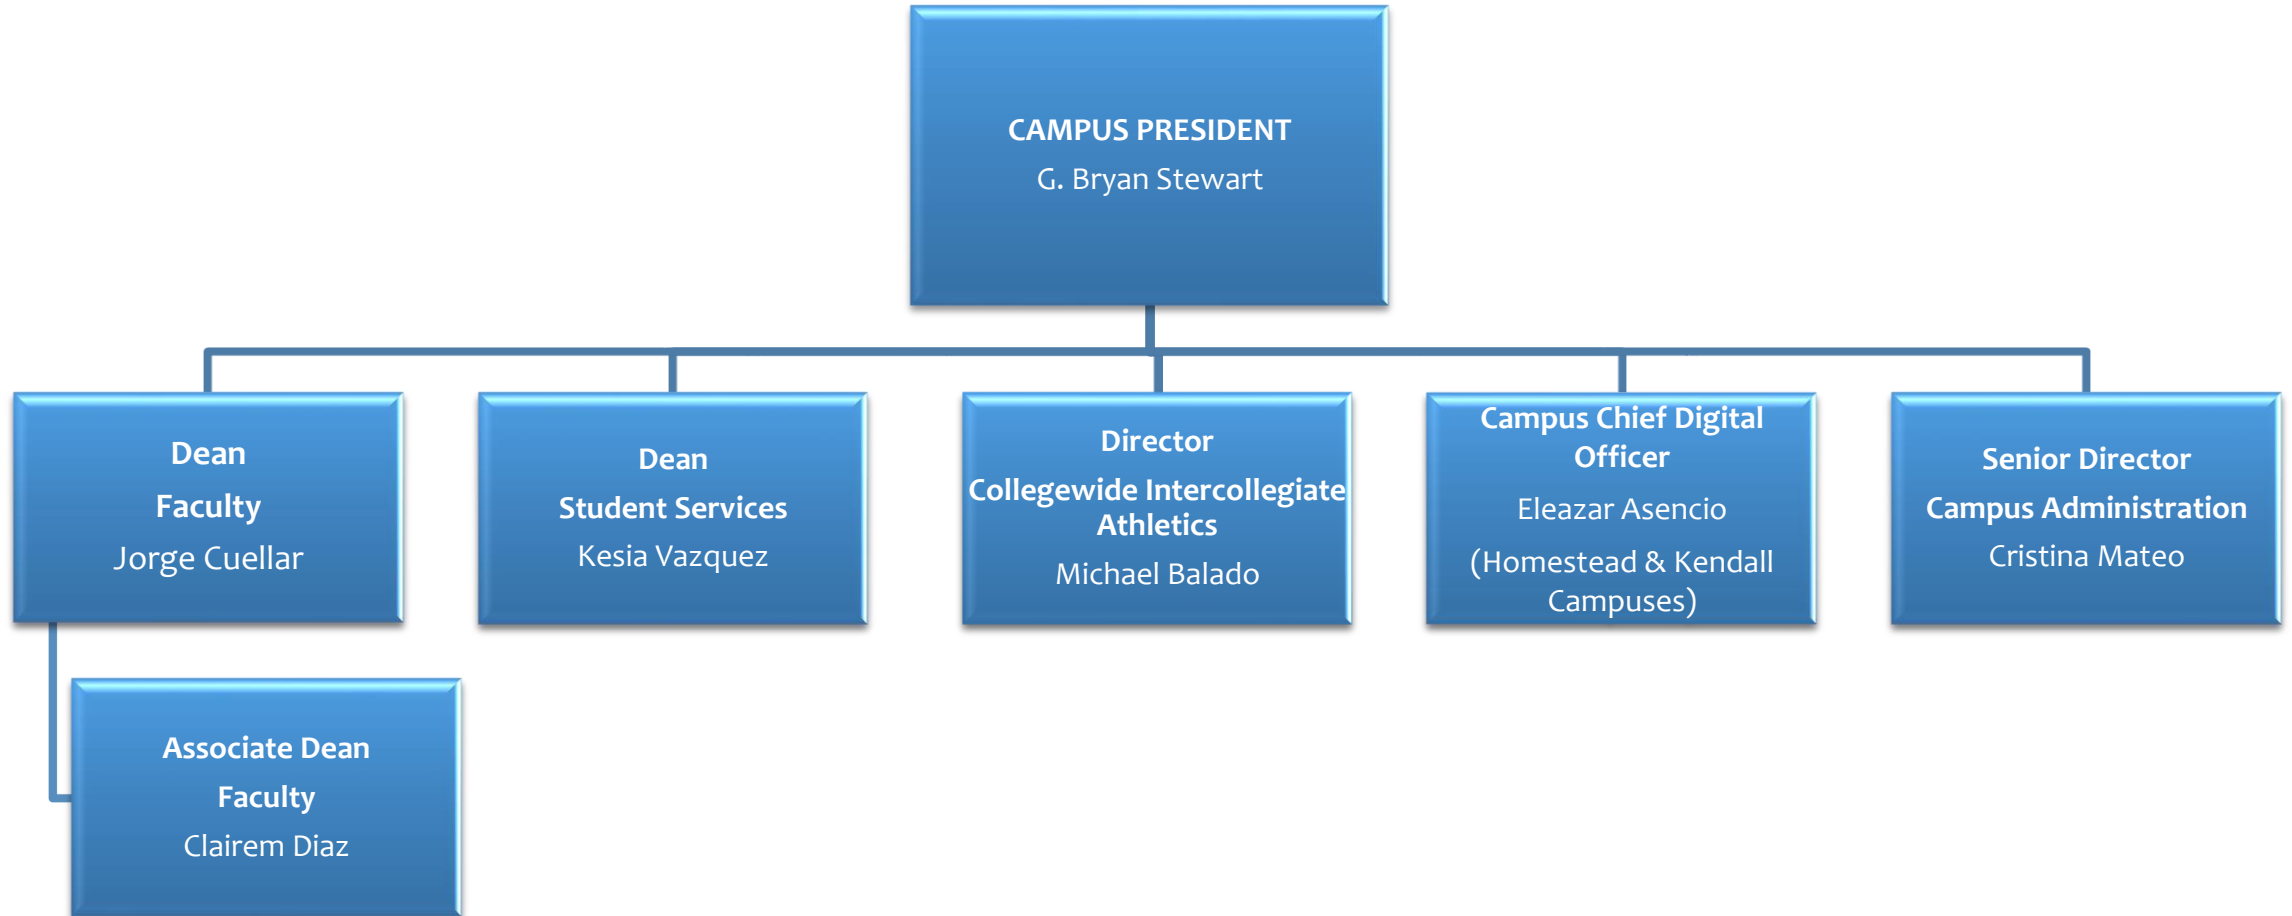

MIAMI DADE COLLEGE

DISTRICT ORGANIZATION EXECUTIVE VICE PRESIDENT & PROVOST

DISTRICT ORGANIZATION

Senior Vice President, Chief Operating Officer/Chief of Staff

HIALEAH CAMPUS ORGANIZATION

HOMESTEAD CAMPUS ORGANIZATION

KENDALL CAMPUS ORGANIZATION

MEDICAL CAMPUS ORGANIZATION

NORTH CAMPUS ORGANIZATION

PADRÓN CAMPUS ORGANIZATION

WEST CAMPUS ORGANIZATION

WOLFSON CAMPUS ORGANIZATION