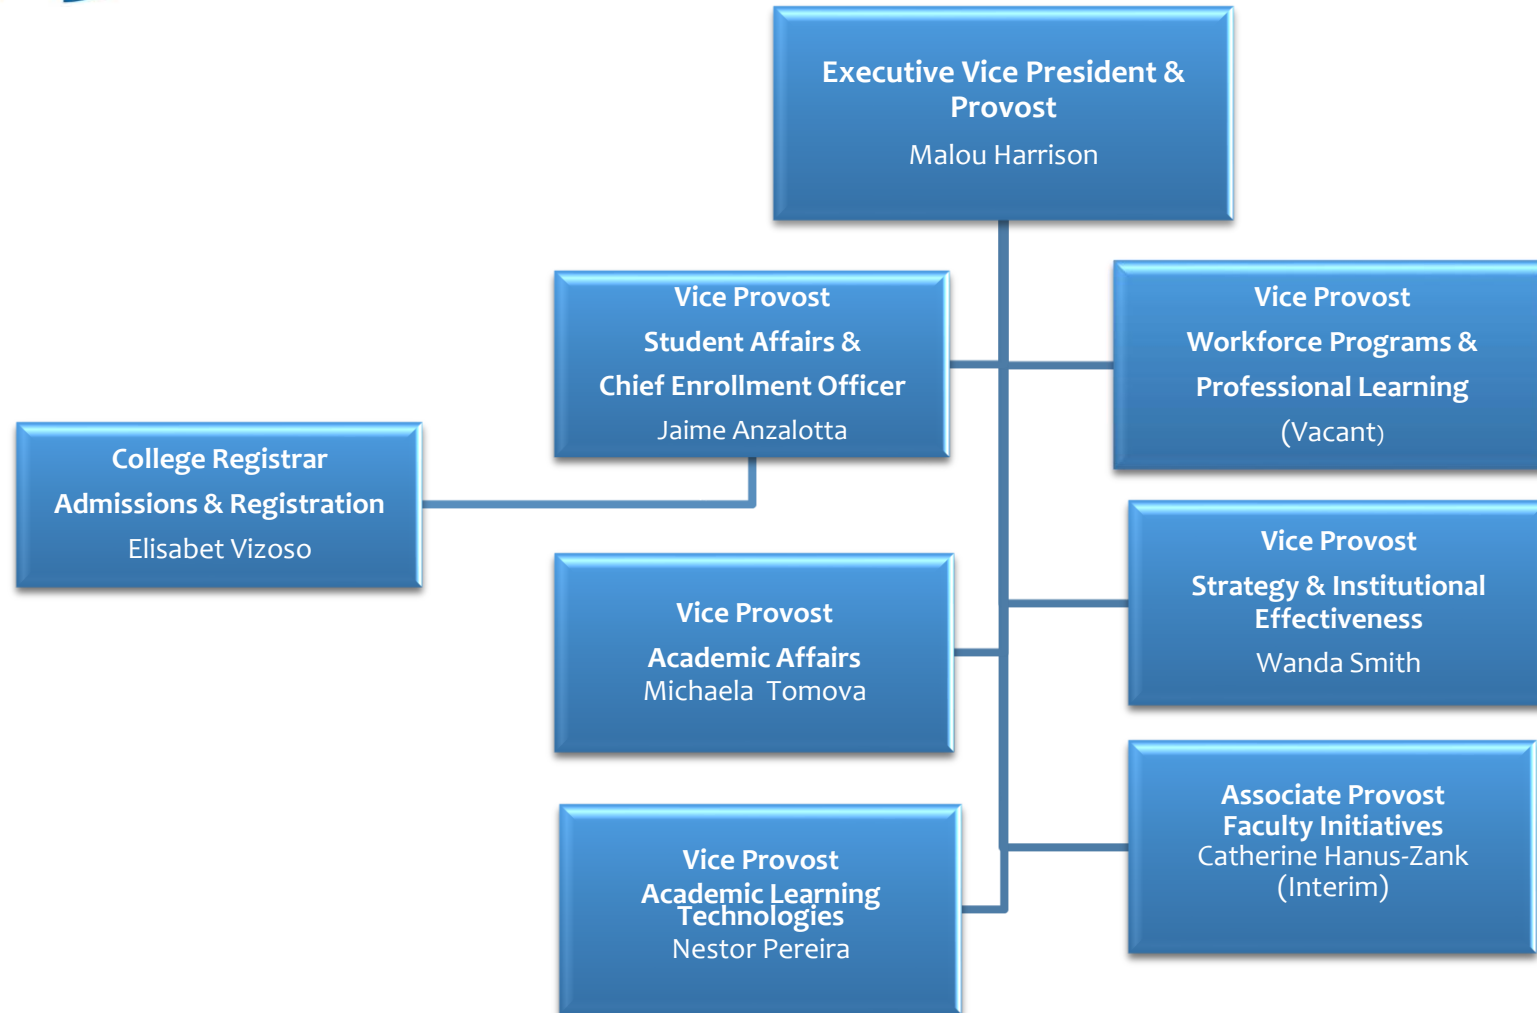

MIAMI DADE COLLEGE

DISTRICT ORGANIZATION EXECUTIVE VICE PRESIDENT & PROVOST

DISTRICT ORGANIZATION

Senior Vice President, Chief Operating Officer/Chief of Staff

HIALEAH CAMPUS ORGANIZATION

HOMESTEAD CAMPUS ORGANIZATION

KENDALL CAMPUS ORGANIZATION

MEDICAL CAMPUS ORGANIZATION

NORTH CAMPUS ORGANIZATION

PADRÓN CAMPUS ORGANIZATION

WEST CAMPUS ORGANIZATION

WOLFSON CAMPUS ORGANIZATION