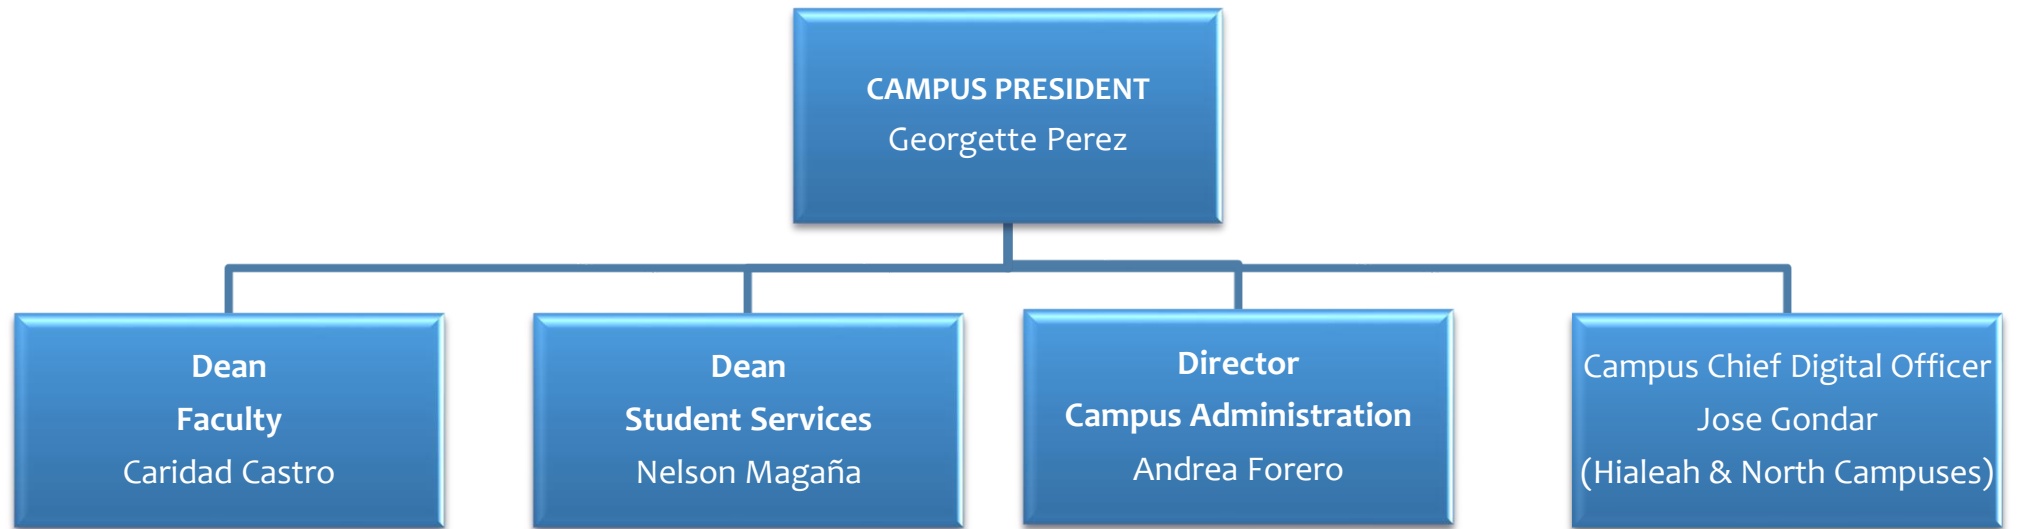

MIAMI DADE COLLEGE

DISTRICT ORGANIZATION EXECUTIVE VICE PRESIDENT & PROVOST

DISTRICT ORGANIZATION

Senior Vice President, Chief Operating Officer/Chief of Staff

HIALEAH CAMPUS ORGANIZATION

HOMESTEAD CAMPUS ORGANIZATION

KENDALL CAMPUS ORGANIZATION

MEDICAL CAMPUS ORGANIZATION

NORTH CAMPUS ORGANIZATION

PADRÓN CAMPUS ORGANIZATION

WEST CAMPUS ORGANIZATION

WOLFSON CAMPUS ORGANIZATION