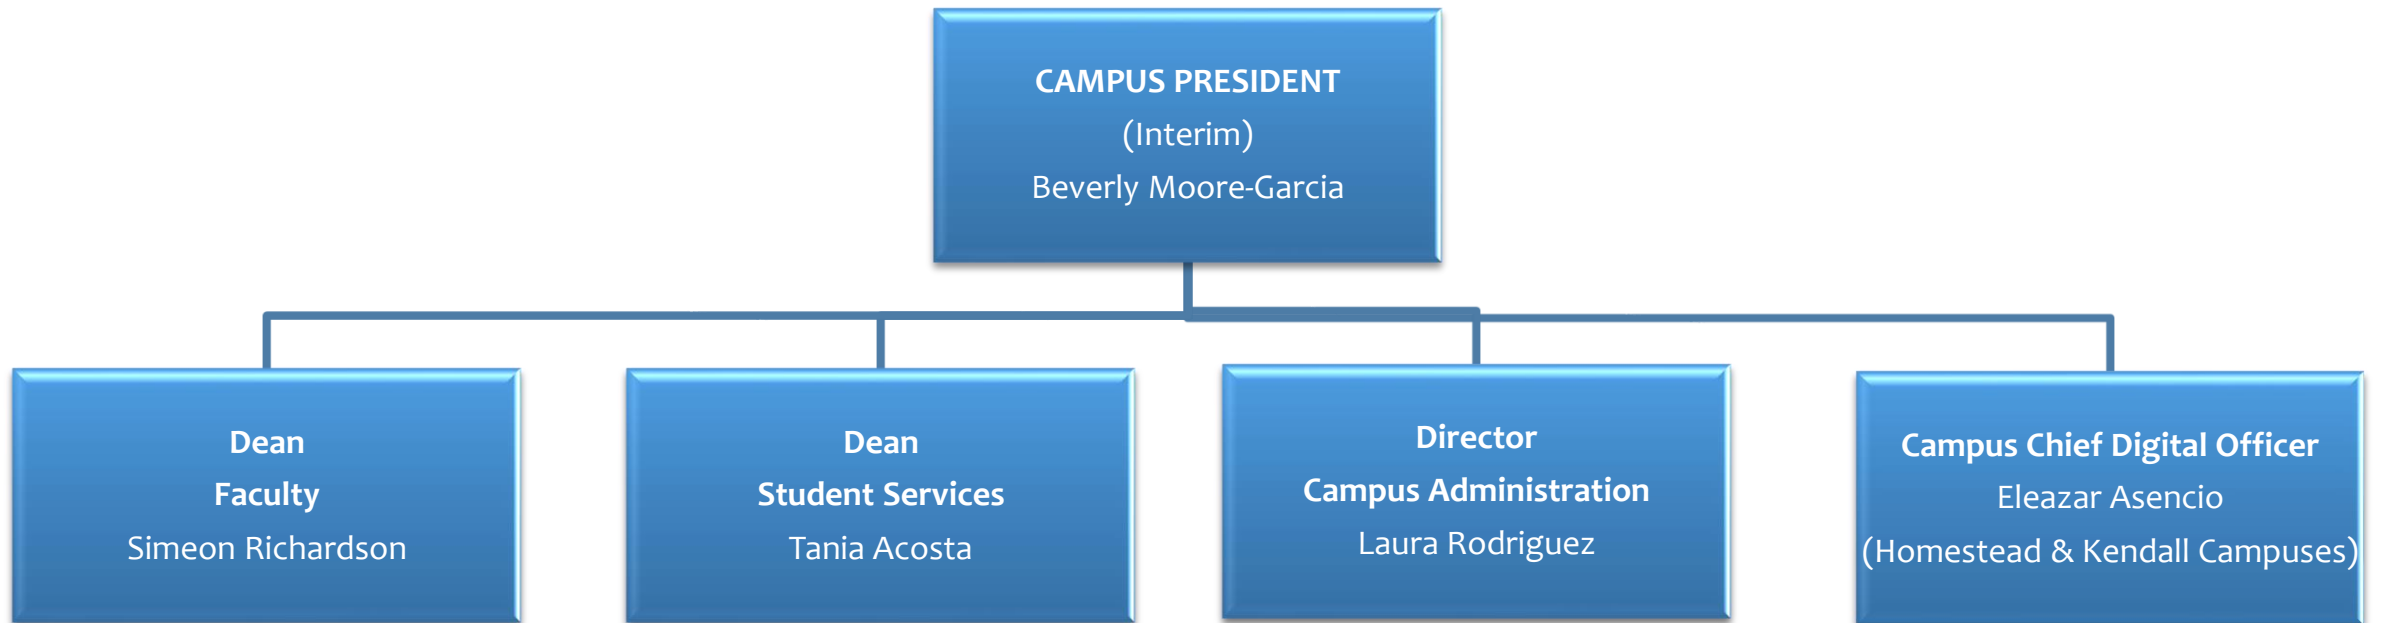

MIAMI DADE COLLEGE

DISTRICT ORGANIZATION EXECUTIVE VICE PRESIDENT & PROVOST

DISTRICT ORGANIZATION

Senior Vice President, Chief Operating Officer/Chief of Staff

HIALEAH CAMPUS ORGANIZATION

HOMESTEAD CAMPUS ORGANIZATION

KENDALL CAMPUS ORGANIZATION

MEDICAL CAMPUS ORGANIZATION

NORTH CAMPUS ORGANIZATION

PADRÓN CAMPUS ORGANIZATION

WEST CAMPUS ORGANIZATION

WOLFSON CAMPUS ORGANIZATION