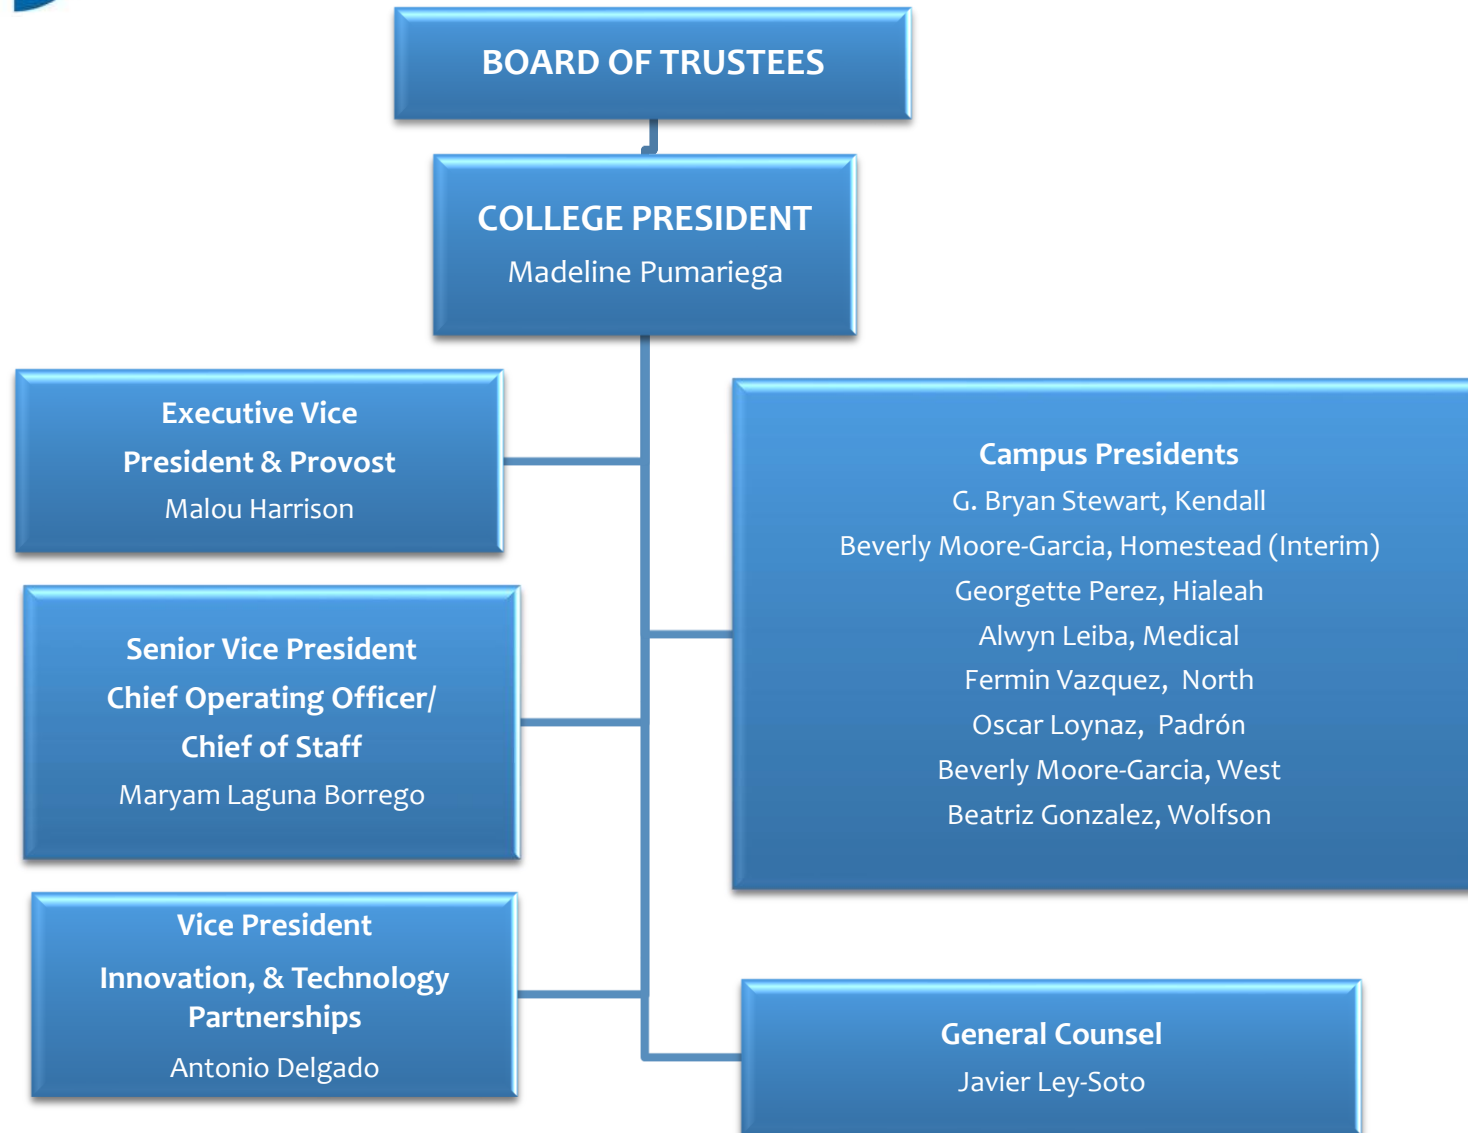

MIAMI DADE COLLEGE

DISTRICT ORGANIZATION EXECUTIVE VICE PRESIDENT & PROVOST

DISTRICT ORGANIZATION

Senior Vice President, Chief Operating Officer/Chief of Staff

HIALEAH CAMPUS ORGANIZATION

HOMESTEAD CAMPUS ORGANIZATION

KENDALL CAMPUS ORGANIZATION

MEDICAL CAMPUS ORGANIZATION

NORTH CAMPUS ORGANIZATION

PADRÓN CAMPUS ORGANIZATION

WEST CAMPUS ORGANIZATION

WOLFSON CAMPUS ORGANIZATION